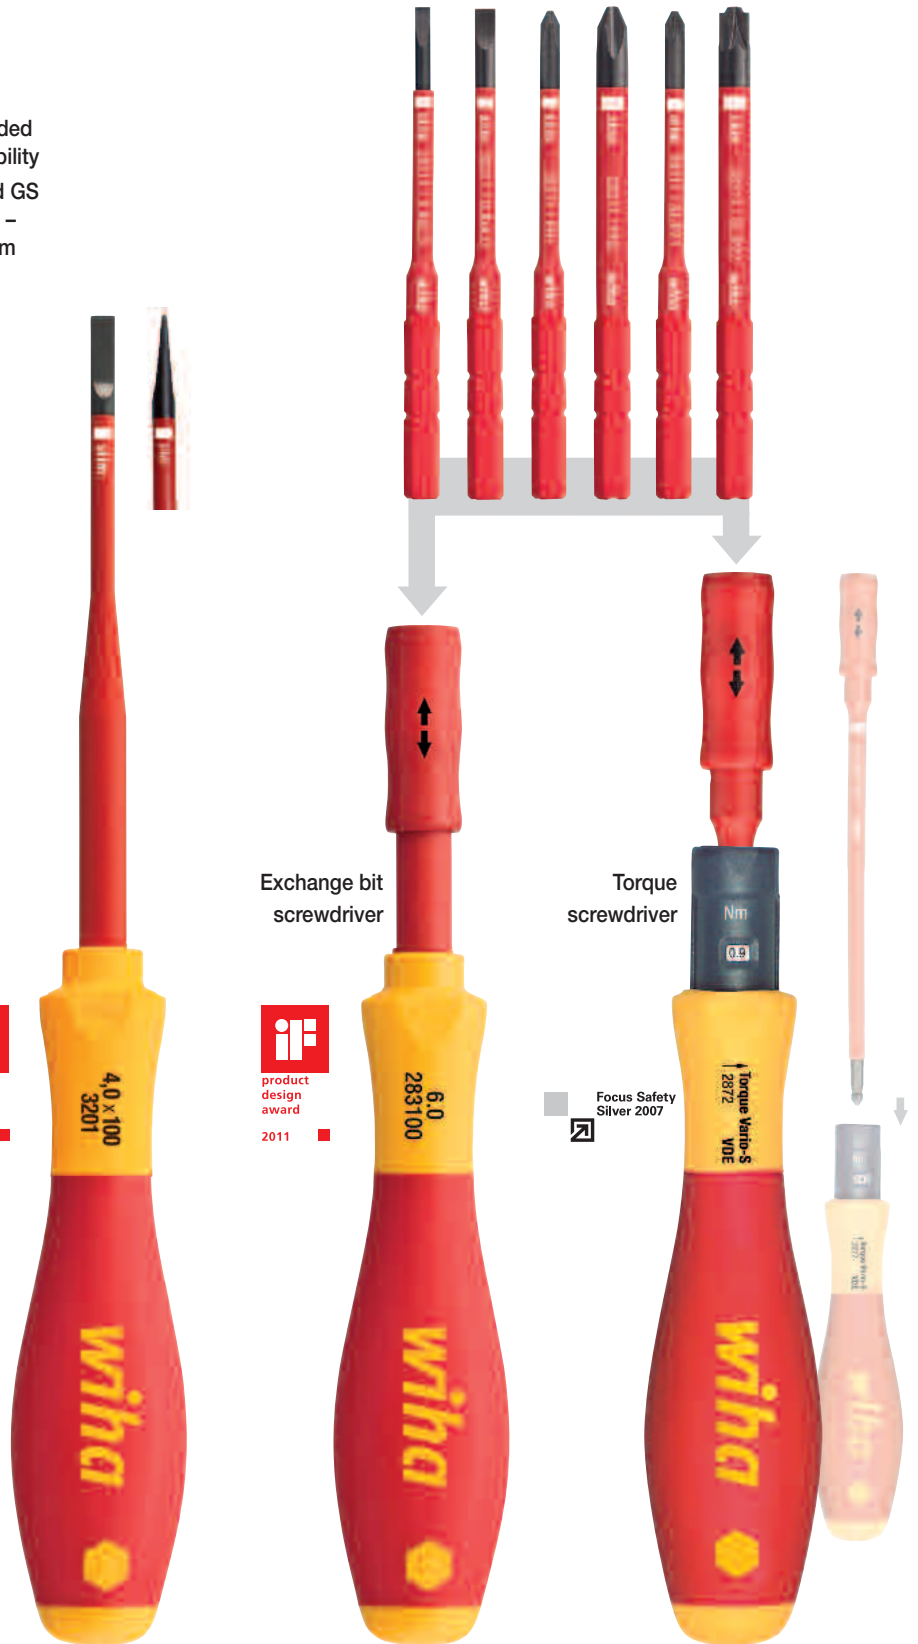

- Unimpeded accessibility
- VDE and GS certified – Maximum safety

slimTECHNOLOGY from Wiha:

slimFix

- Actuating tool for spring clips (wedge-profiled output geometry)
- Effortless access to low-lying fastening and spring elements

slimVario

Compact VDE bit sets: holder + slimBit (length 90 mm)

- 35% lighter than comparable sets
- Maximum service life: metal locking mechanism
- Precise work – additional guidance with free-running sleeve

slimTorque

The world's only VDE torque screwdriver:

Controlled tightening of electrical screw connections with slimBits.

slimFix
SoftFinish® electric

slimVario
VDE exchange bit system

slimTorque
VDE torque system

Blades up to 33% narrower due to integrated insulation.

The right set for any application:

slim Selection Set	slimVario Starter Pack		slimVario Starter Set		TorqueVario®-S VDE			slimTorque Starter Set	slimTorque Kit (Accessory)	slimBit Pack (Exchange bits)
⓪ ⊕ ⊕	⓪ ⊕	⓪ ⊕	⓪ ⊕ ⊕	⓪ ⊕ ⊕	Nm 0,6-2,0	Nm 1,0-5,0	Nm 2,0-8,0	⓪ ⊕ ⊕	⓪ ⊕ ⊕	⓪ ⊕ ⊕